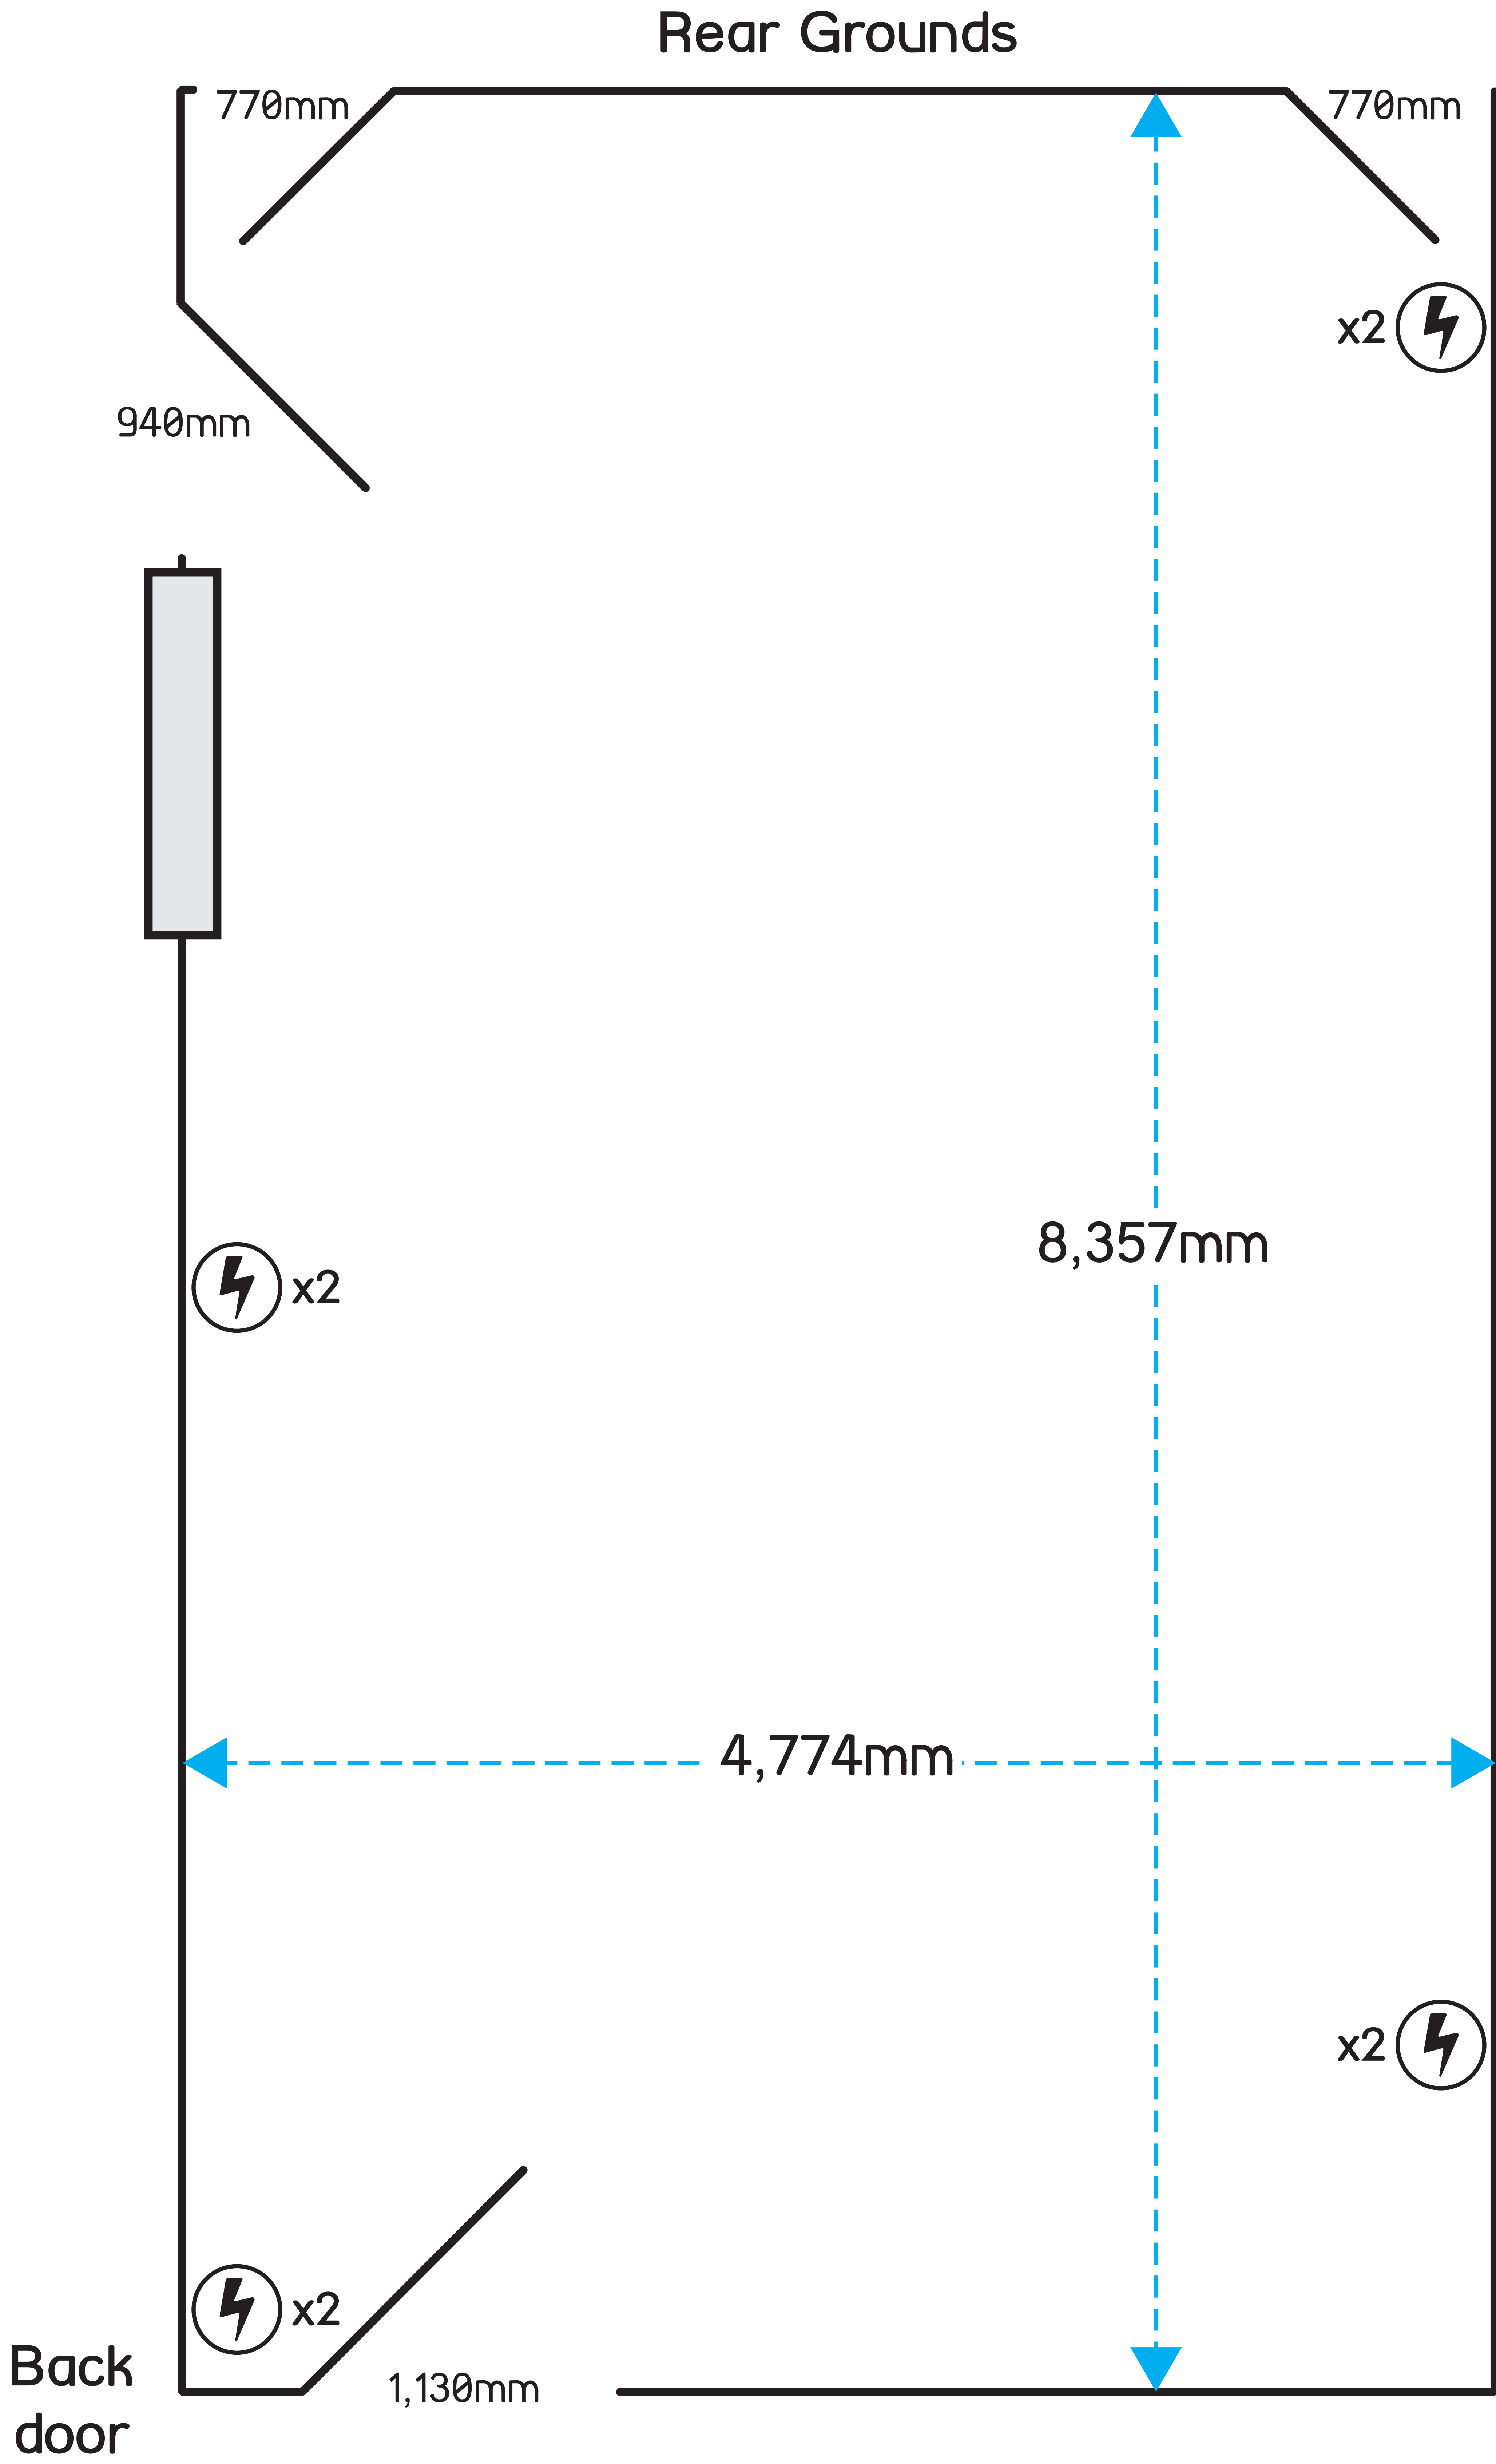

York House

Beechey Room
(ground floor)

Min. ceiling height:
3,788mm

York House

Beechey Room
(ground floor)

Min. ceiling height:
3,788mm

Rear Grounds