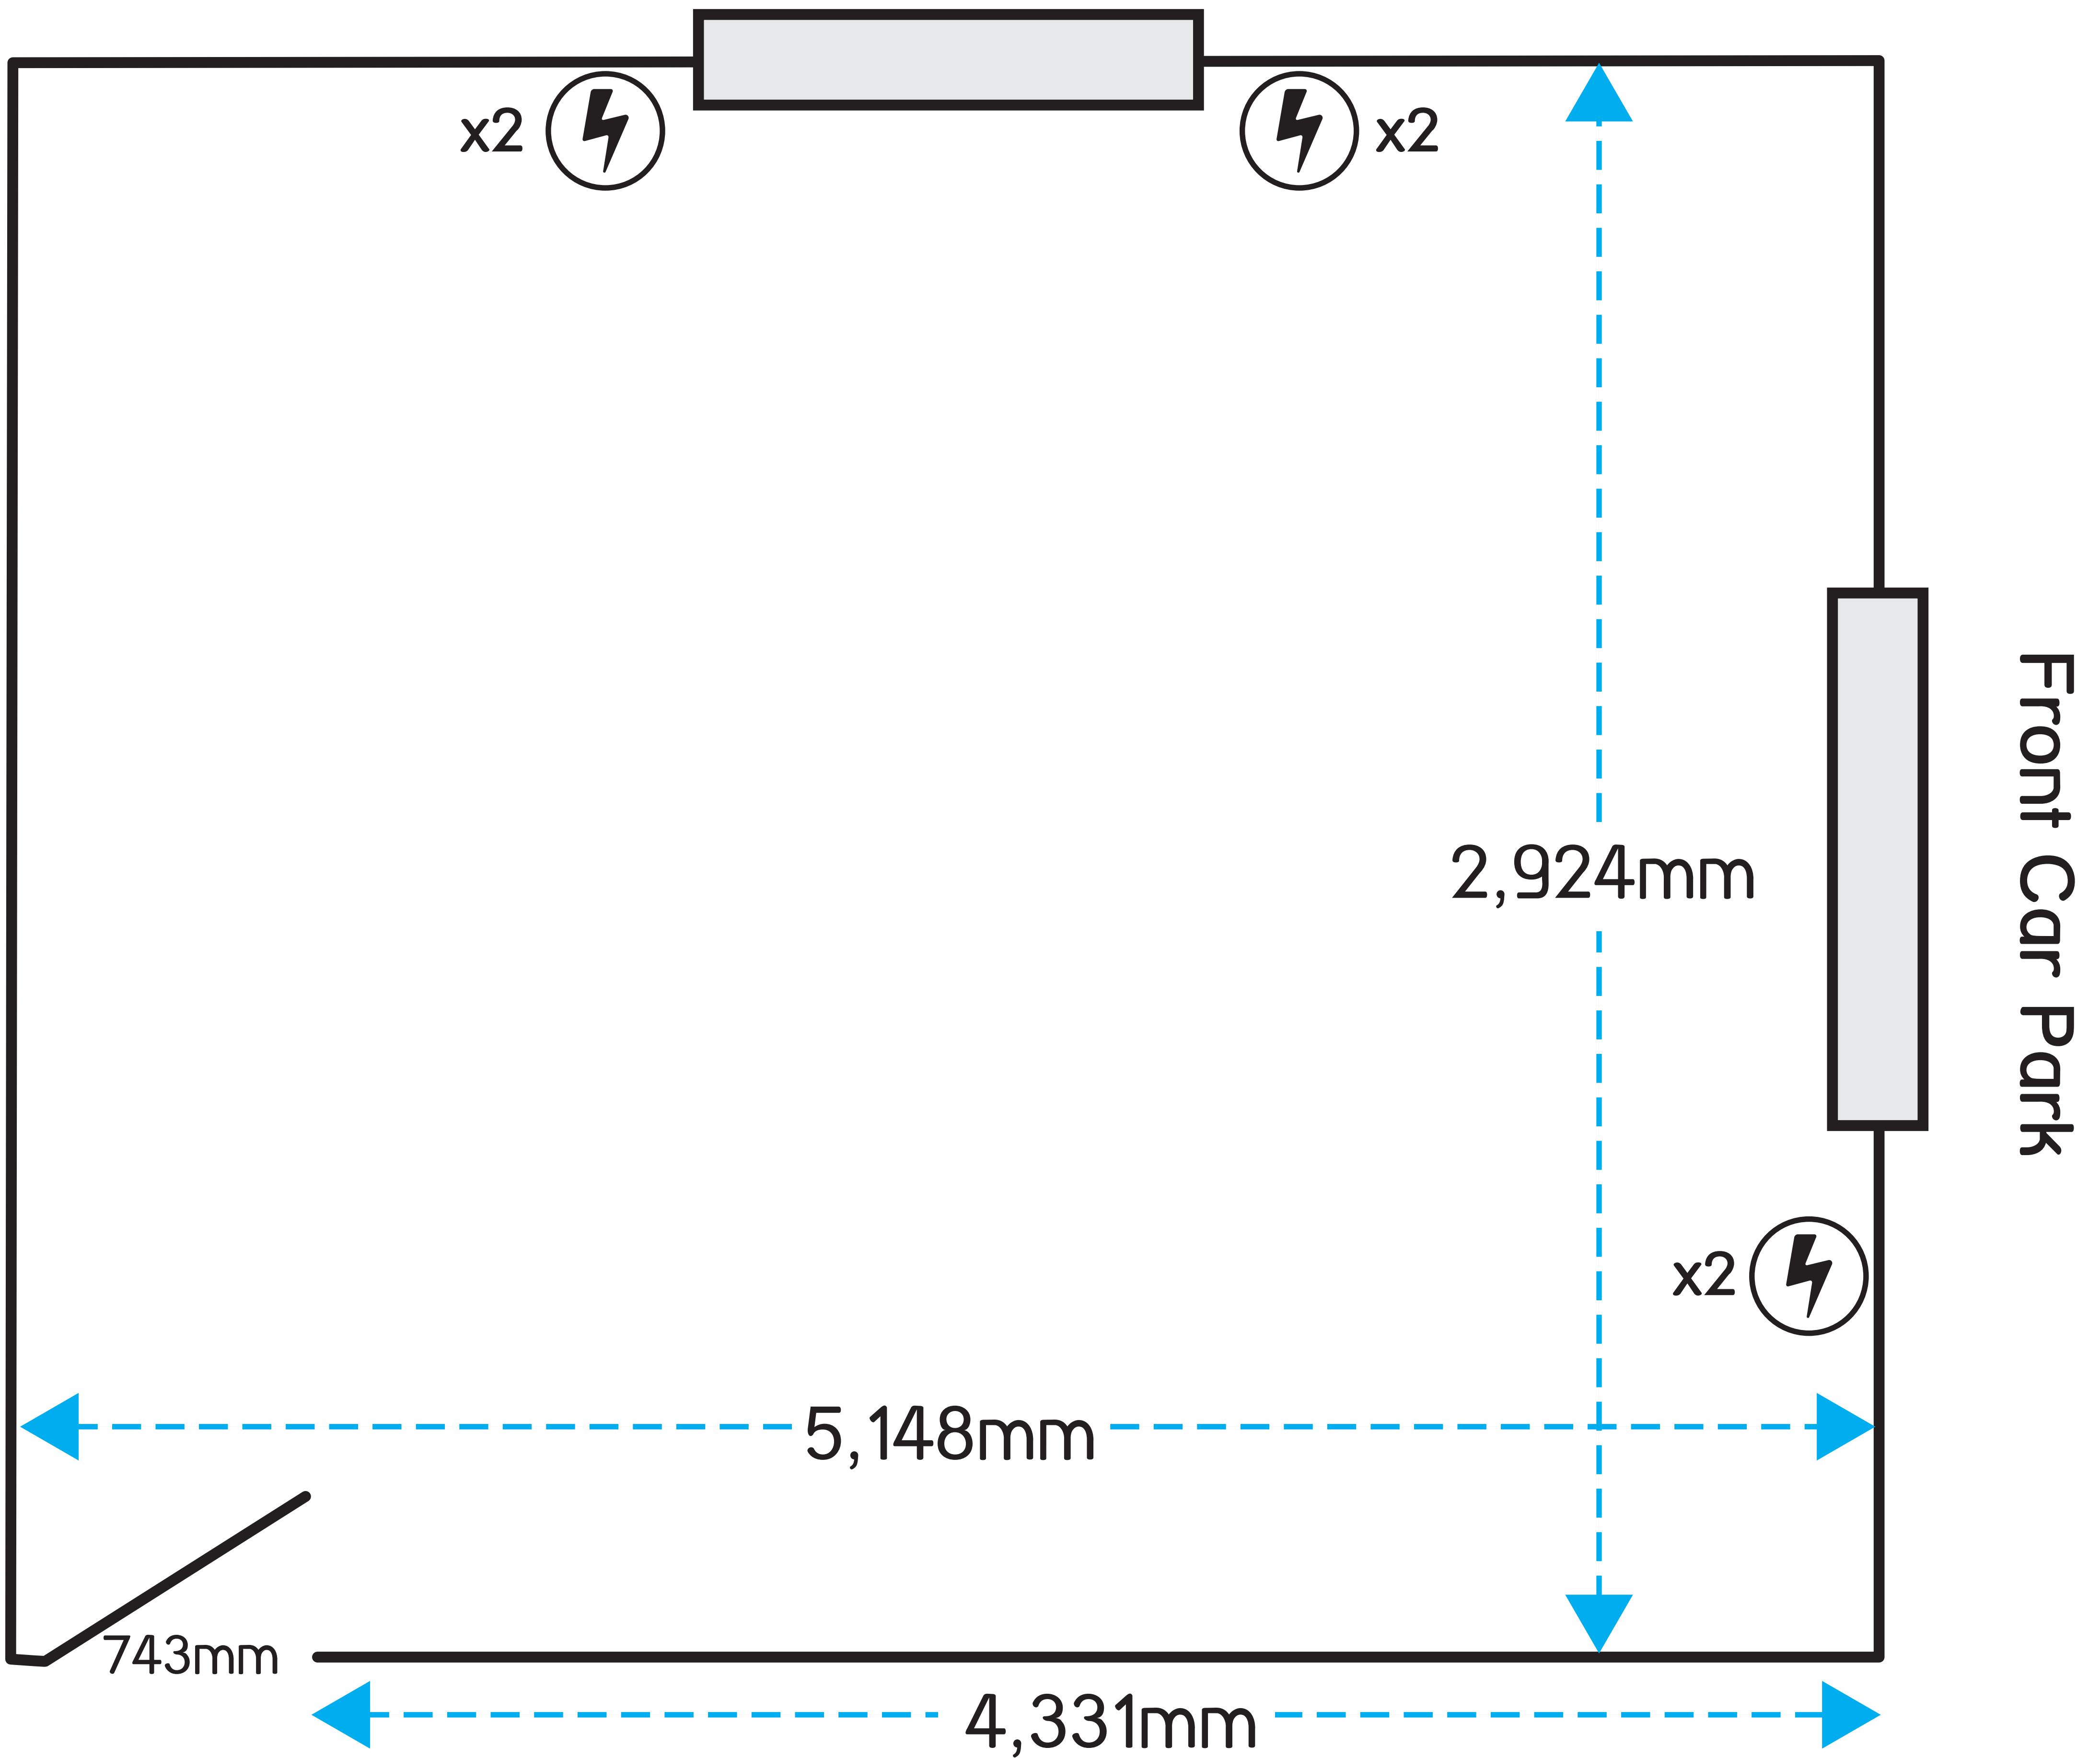

York House
Room 2.2
(middle floor)

Ceiling height:
2,876mm

York House
Room 2.2
(middle floor)

Ceiling height:
2,875mm