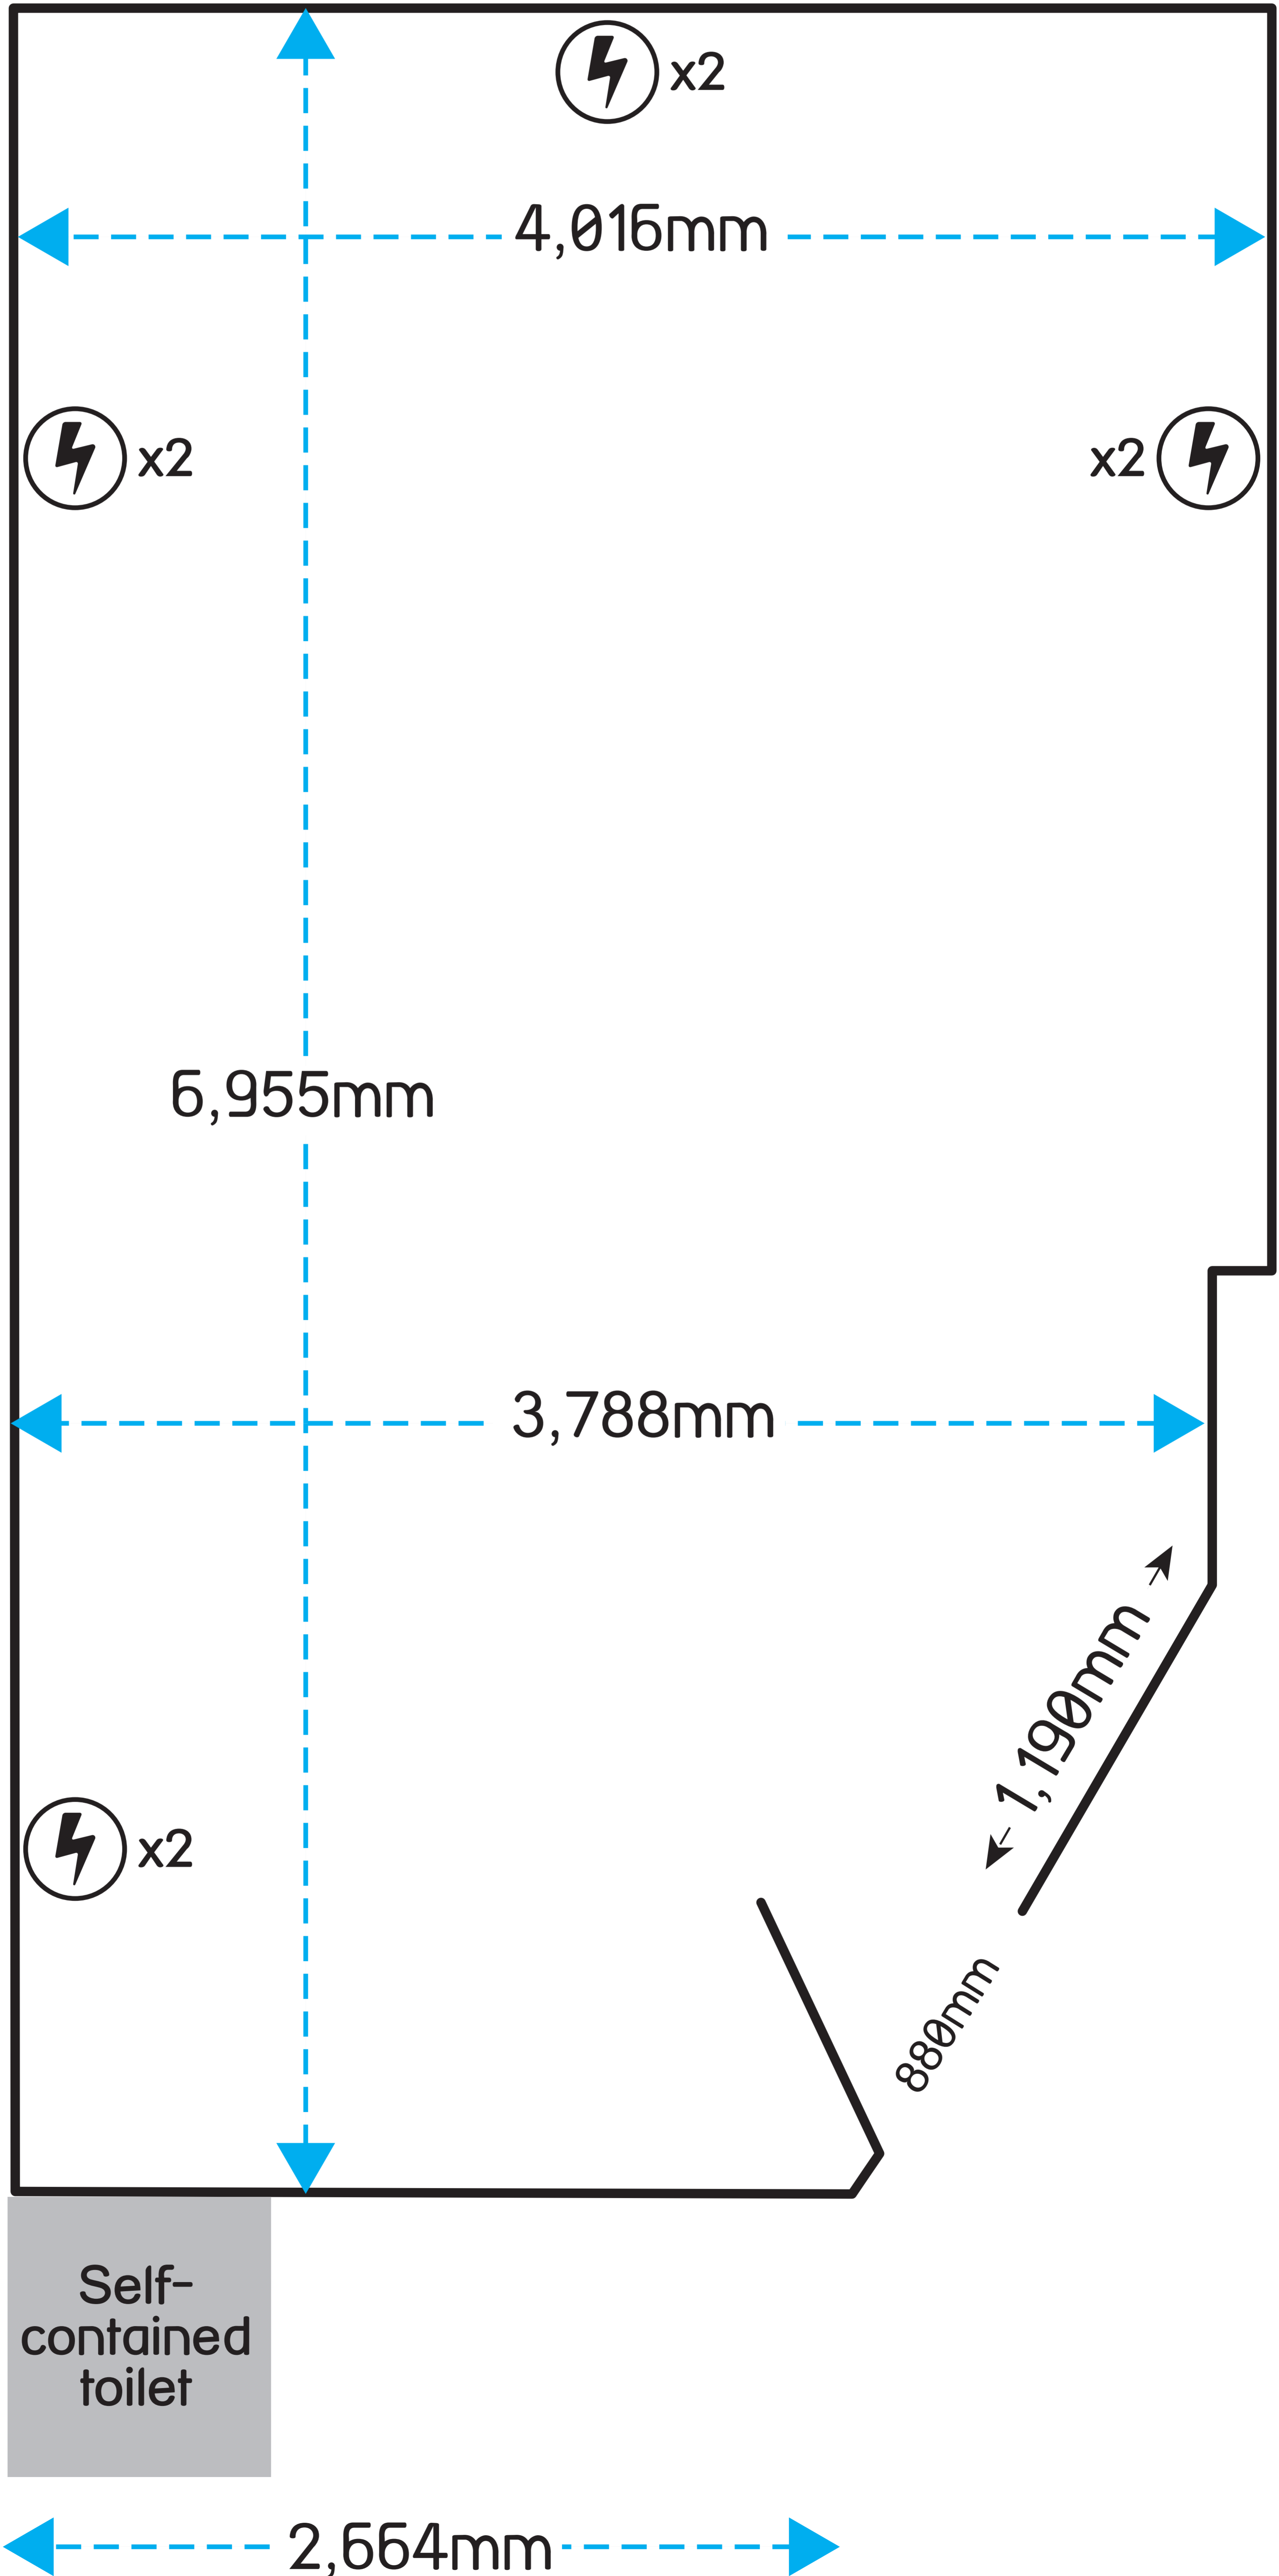

York House  
The Space  
(ground floor)

Ceiling height:  
2,332mm

Rear Grounds

York House  
The Space  
(ground floor)

Ceiling height:  
2,332mm

Rear Grounds

4,015mm

6,955mm

Self-  
contained  
toilet