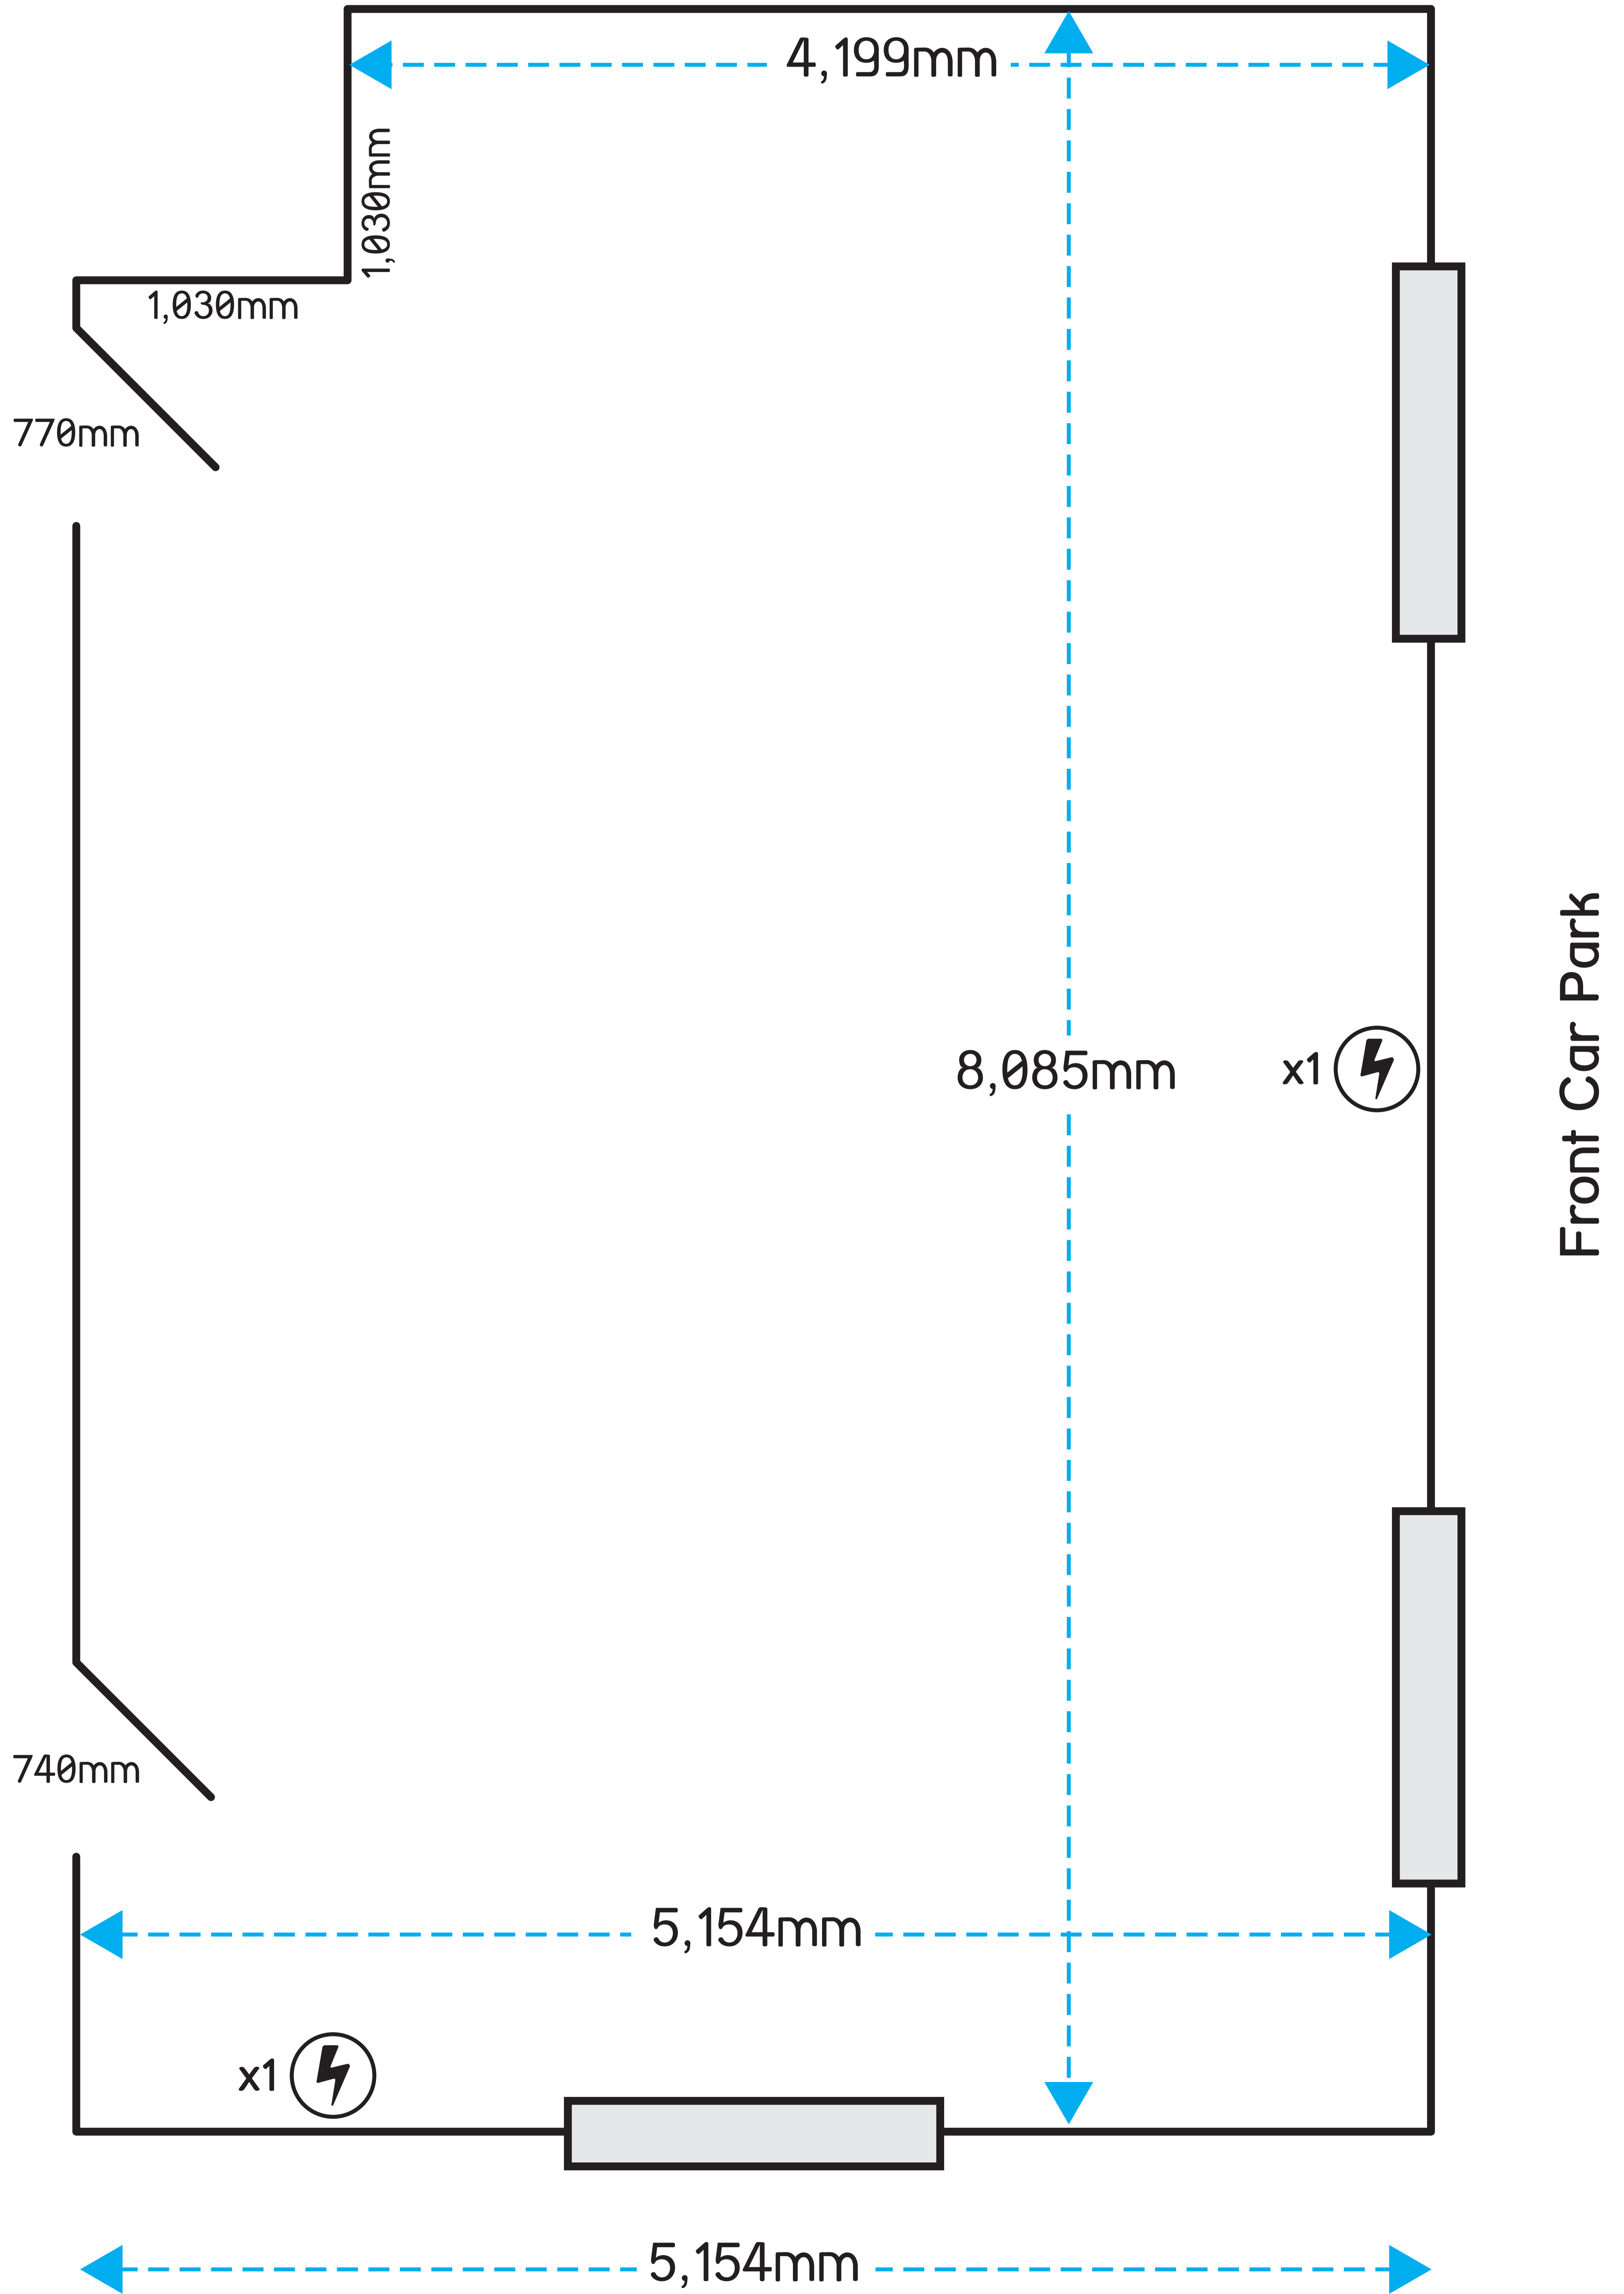

York House
Room 2.3
(top floor)

Ceiling height:
2,839mm

York House
Room 2.3
(top floor)

Ceiling height:
2,839mm